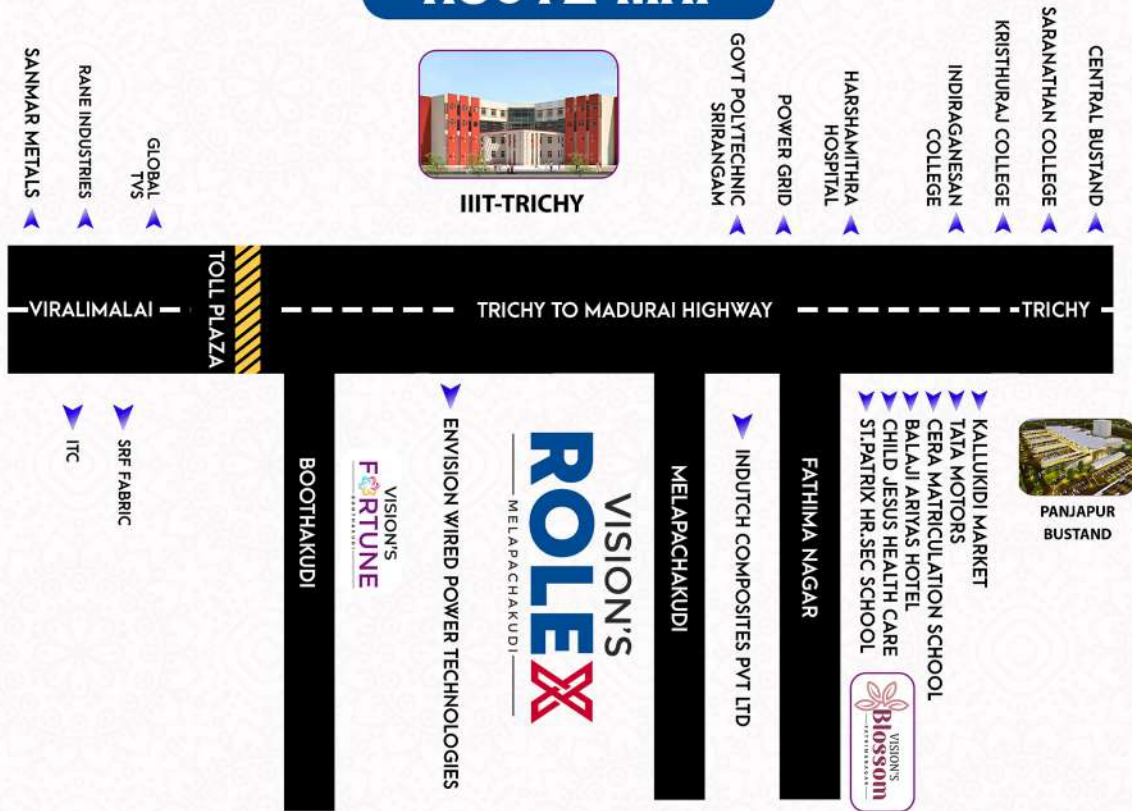

TRANSPORTS

FROM NH 38 - 2 Mins
VISION'S FORTUNE - 4 Mins
BOOTHAKUDI TOLL PLAZA - 5 Mins
DHEERAN MANAGAR BUSSTOP - 10 Mins
PANJAPUR IBT (INTEGRATED BUS TERMINUS) - 15 Mins

INDUSTRIES

SENVION WIND TECHNOLOGY - 3 Mins
INDUTCH COMPOSITES TECH PVT LTD - 3 Mins
ENVISION WIND POWER TECH INDIA PVT - 3 Mins
ADITYA AUTOPRODUCTS ENGR INDIA PVT LTD - 5 Mins
SRF LTD , BELTING FABRICS FACTORY - 7 Mins
ITC -ICML , TRICHY - 7 Mins
SRI ENERGY - INC - 7 Mins

Amenities & Features

JUST 1.2KM FROM TRICHY-MADURAI NH

WELL-BUILD BLACK-TOP THAR ROADS WITH STREET LIGHTS

24/7 CCTV Surveillance Camera

Fully Compounded Gated Community

3 KM Drive From IIIT-College Trichy

13 Mins Drive From New-Panjappur Bus Terminal